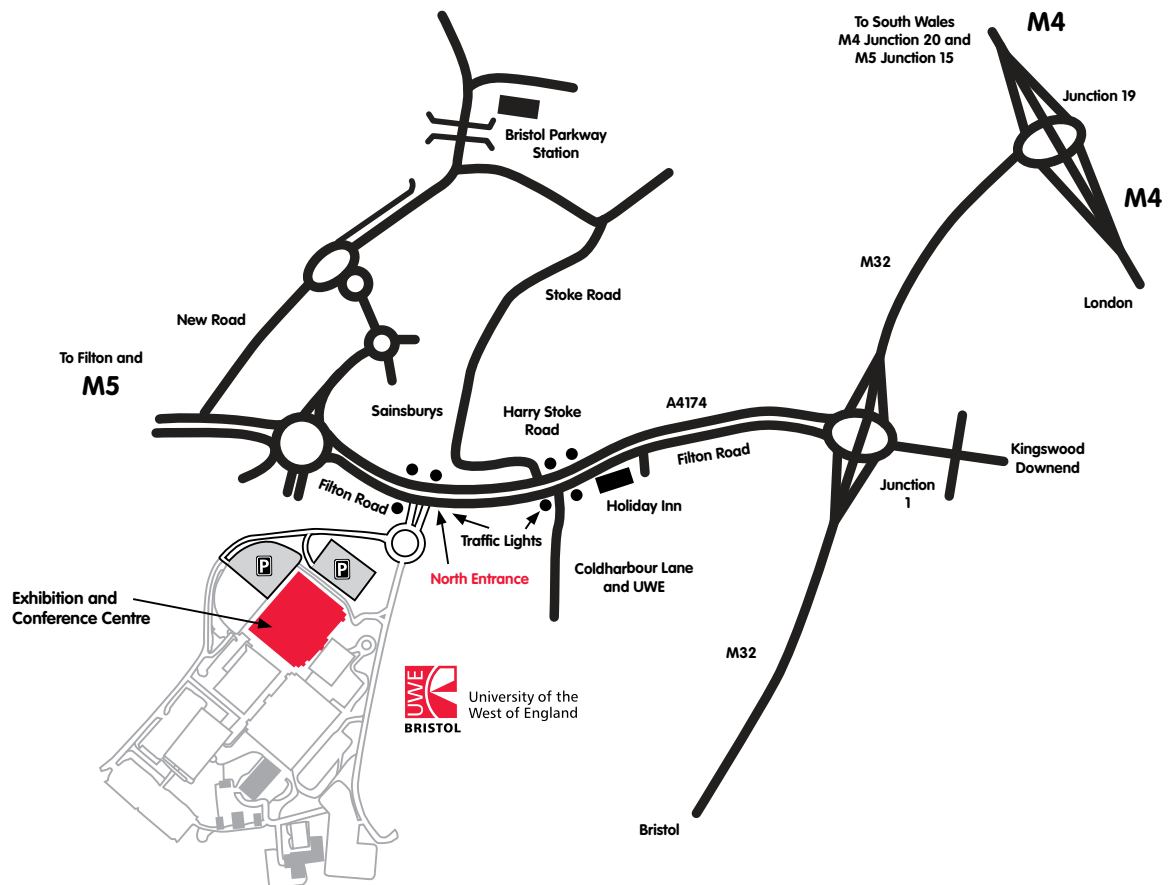

UWE Exhibition and Conference Centre

UWE Exhibition and Conference Centre
North Entrance
Frenchay Campus
Filton Road
Bristol BS34 8QZ

Telephone: 0117 32 83568
E-mail: conferenceoffice@uwe.ac.uk
www.uwe.ac.uk/ecc

Go to the North Entrance- BS34 8QZ, please do not go to the main campus.

University of the
West of England

bettertogether