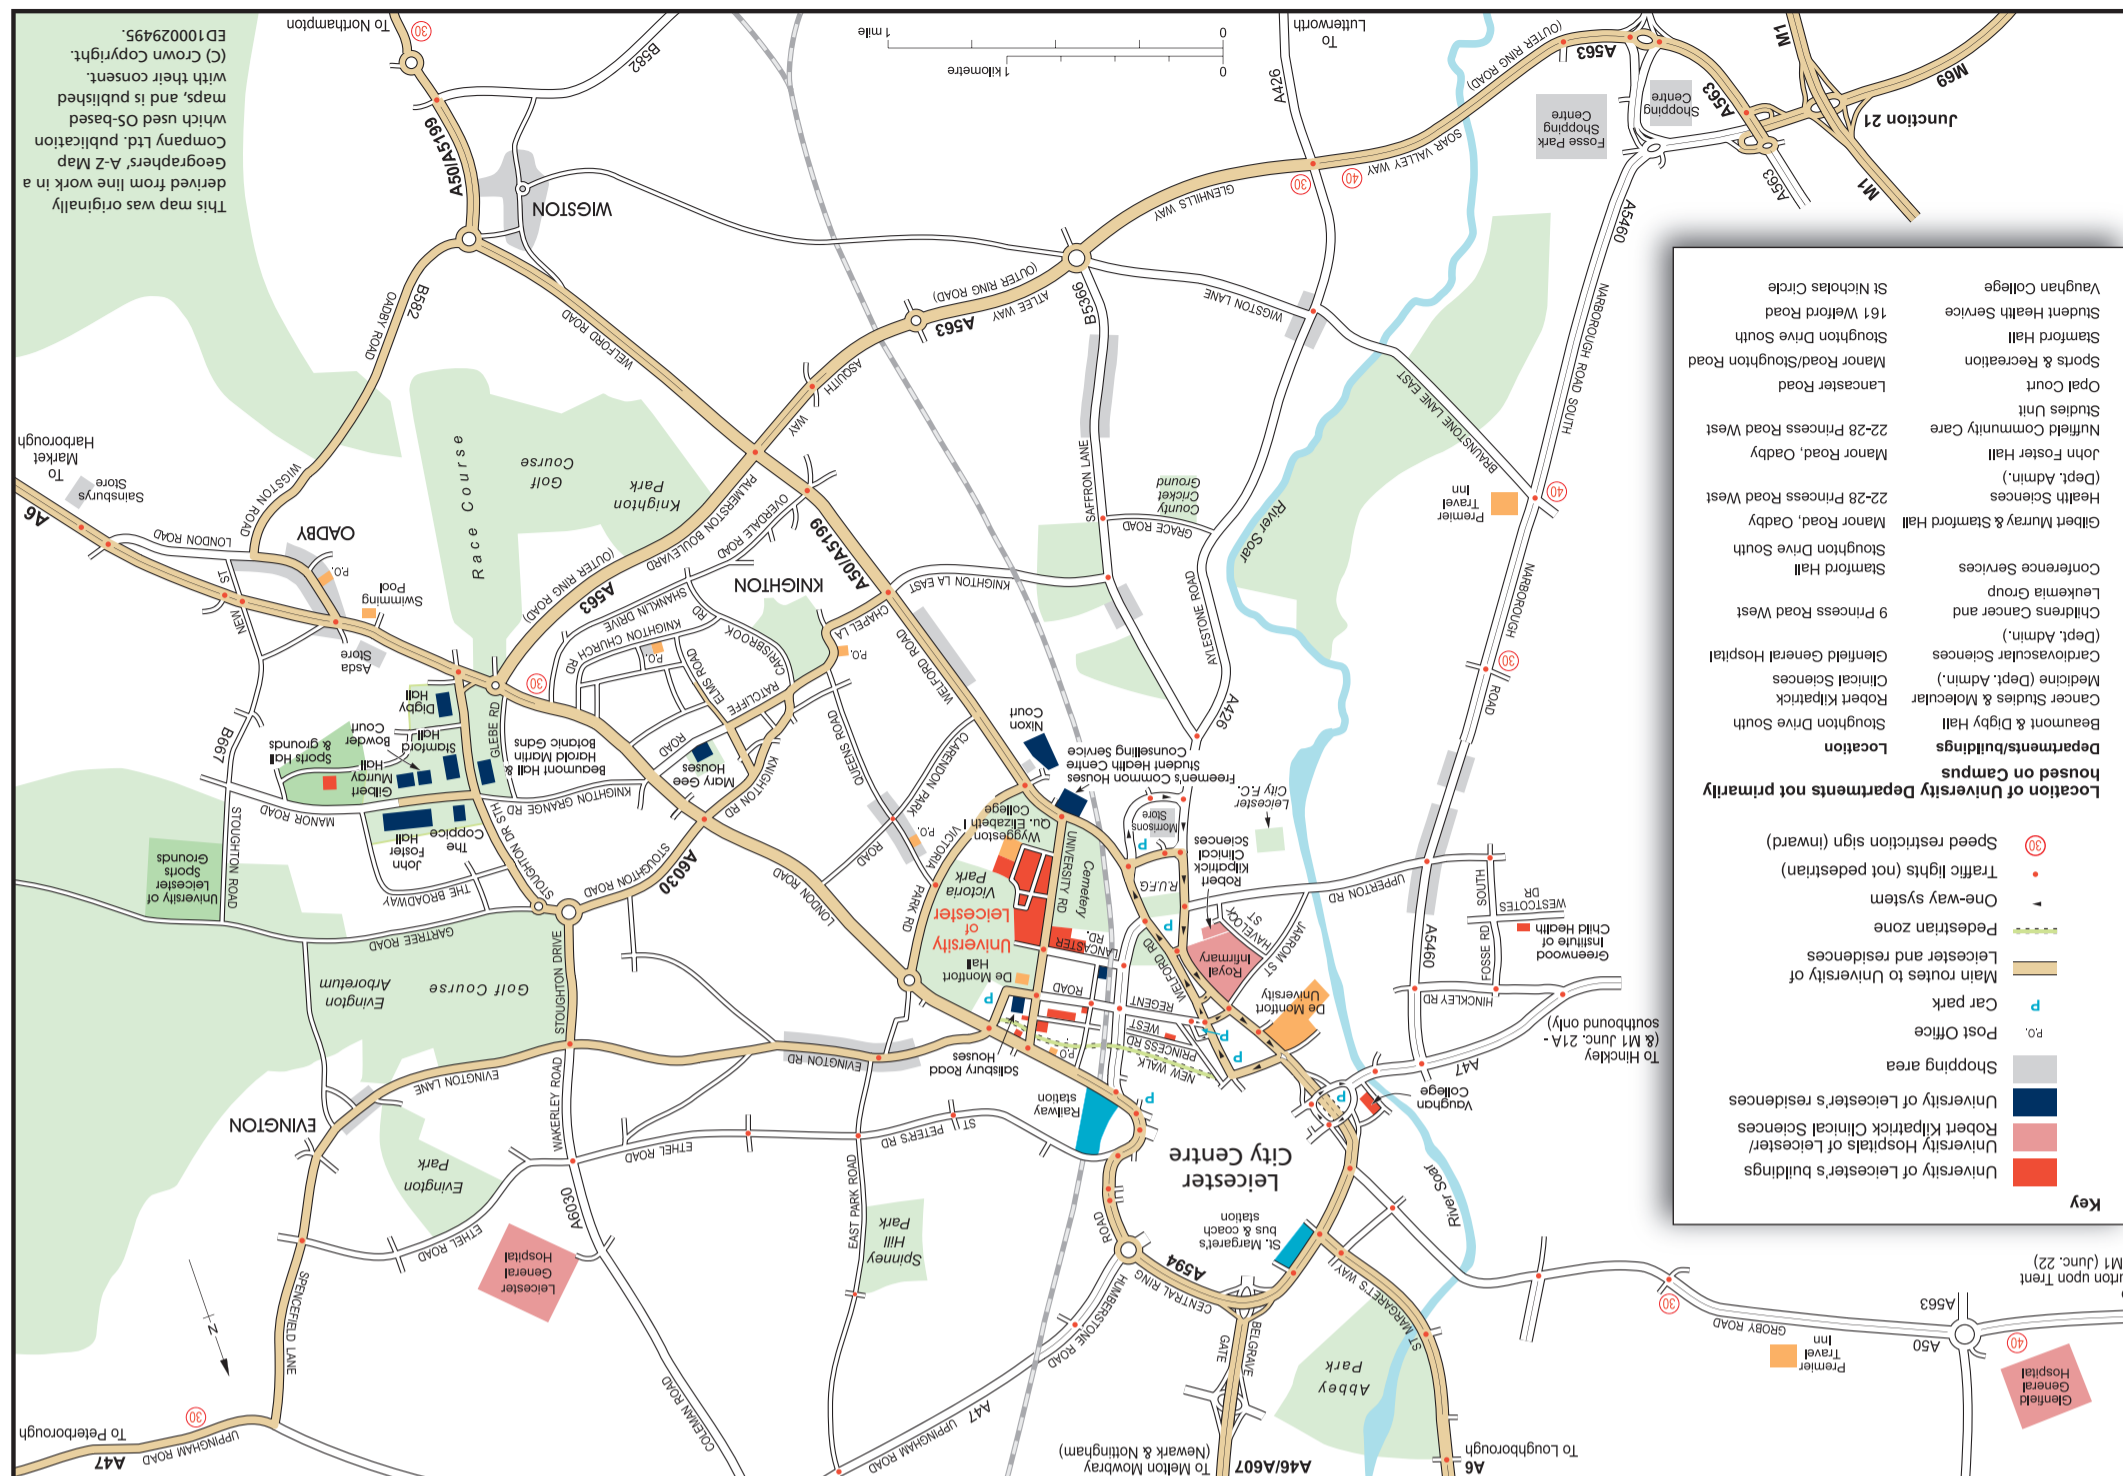

From the City Centre

There are direct bus services to Leicester from the regional airports: Birmingham International and East Midlands (Nottingham, Leicester, Derby), and from London-Heathrow and London-Gatwick airports as well as direct trains from East Midlands, London-Stansed and London-Luton.

Air

Though not always as fast as trains, coaches provide direct and cheap links between Leicester (St Margaret's Bus Station) and many other cities. Arriva buses 47 & 48 connect the bus station with the University.

Coach

Leicester lies on the London (St. Pancras)-Sheffield, the Birmingham-Nuneaton-Peterborough-Norwich and Stansed, and the Coventry-Nottingham-Lincoln lines. Approximate journey-times and frequencies of trains are: from London 75 minutes/4 times an hour; Sheffield 75 minutes/hourly and Birmingham 60 minutes/twice an hour. Leicester Station is on the south side of the City Centre. The University may be reached on foot in 15 minutes, by turning left outside the station, walking up London Road and then turn right along University Road. Alternatively, Arriva buses 47, 48 and 80 connect the rail station with the University and there is also a taxi rank at the station.

Train

How to get to the University of Leicester