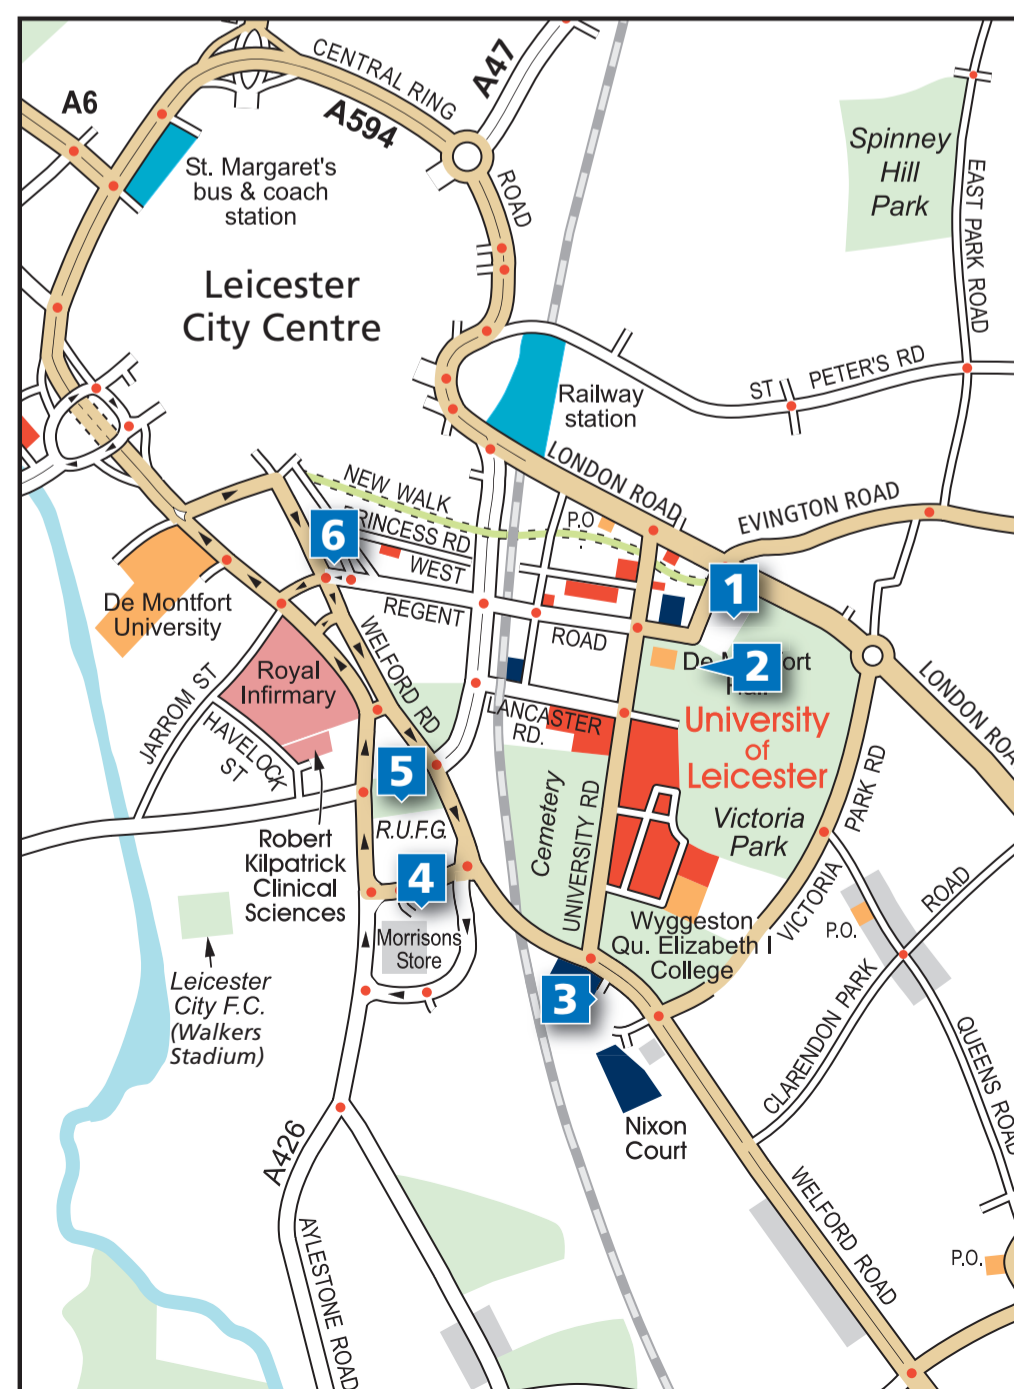

Car Park Locations