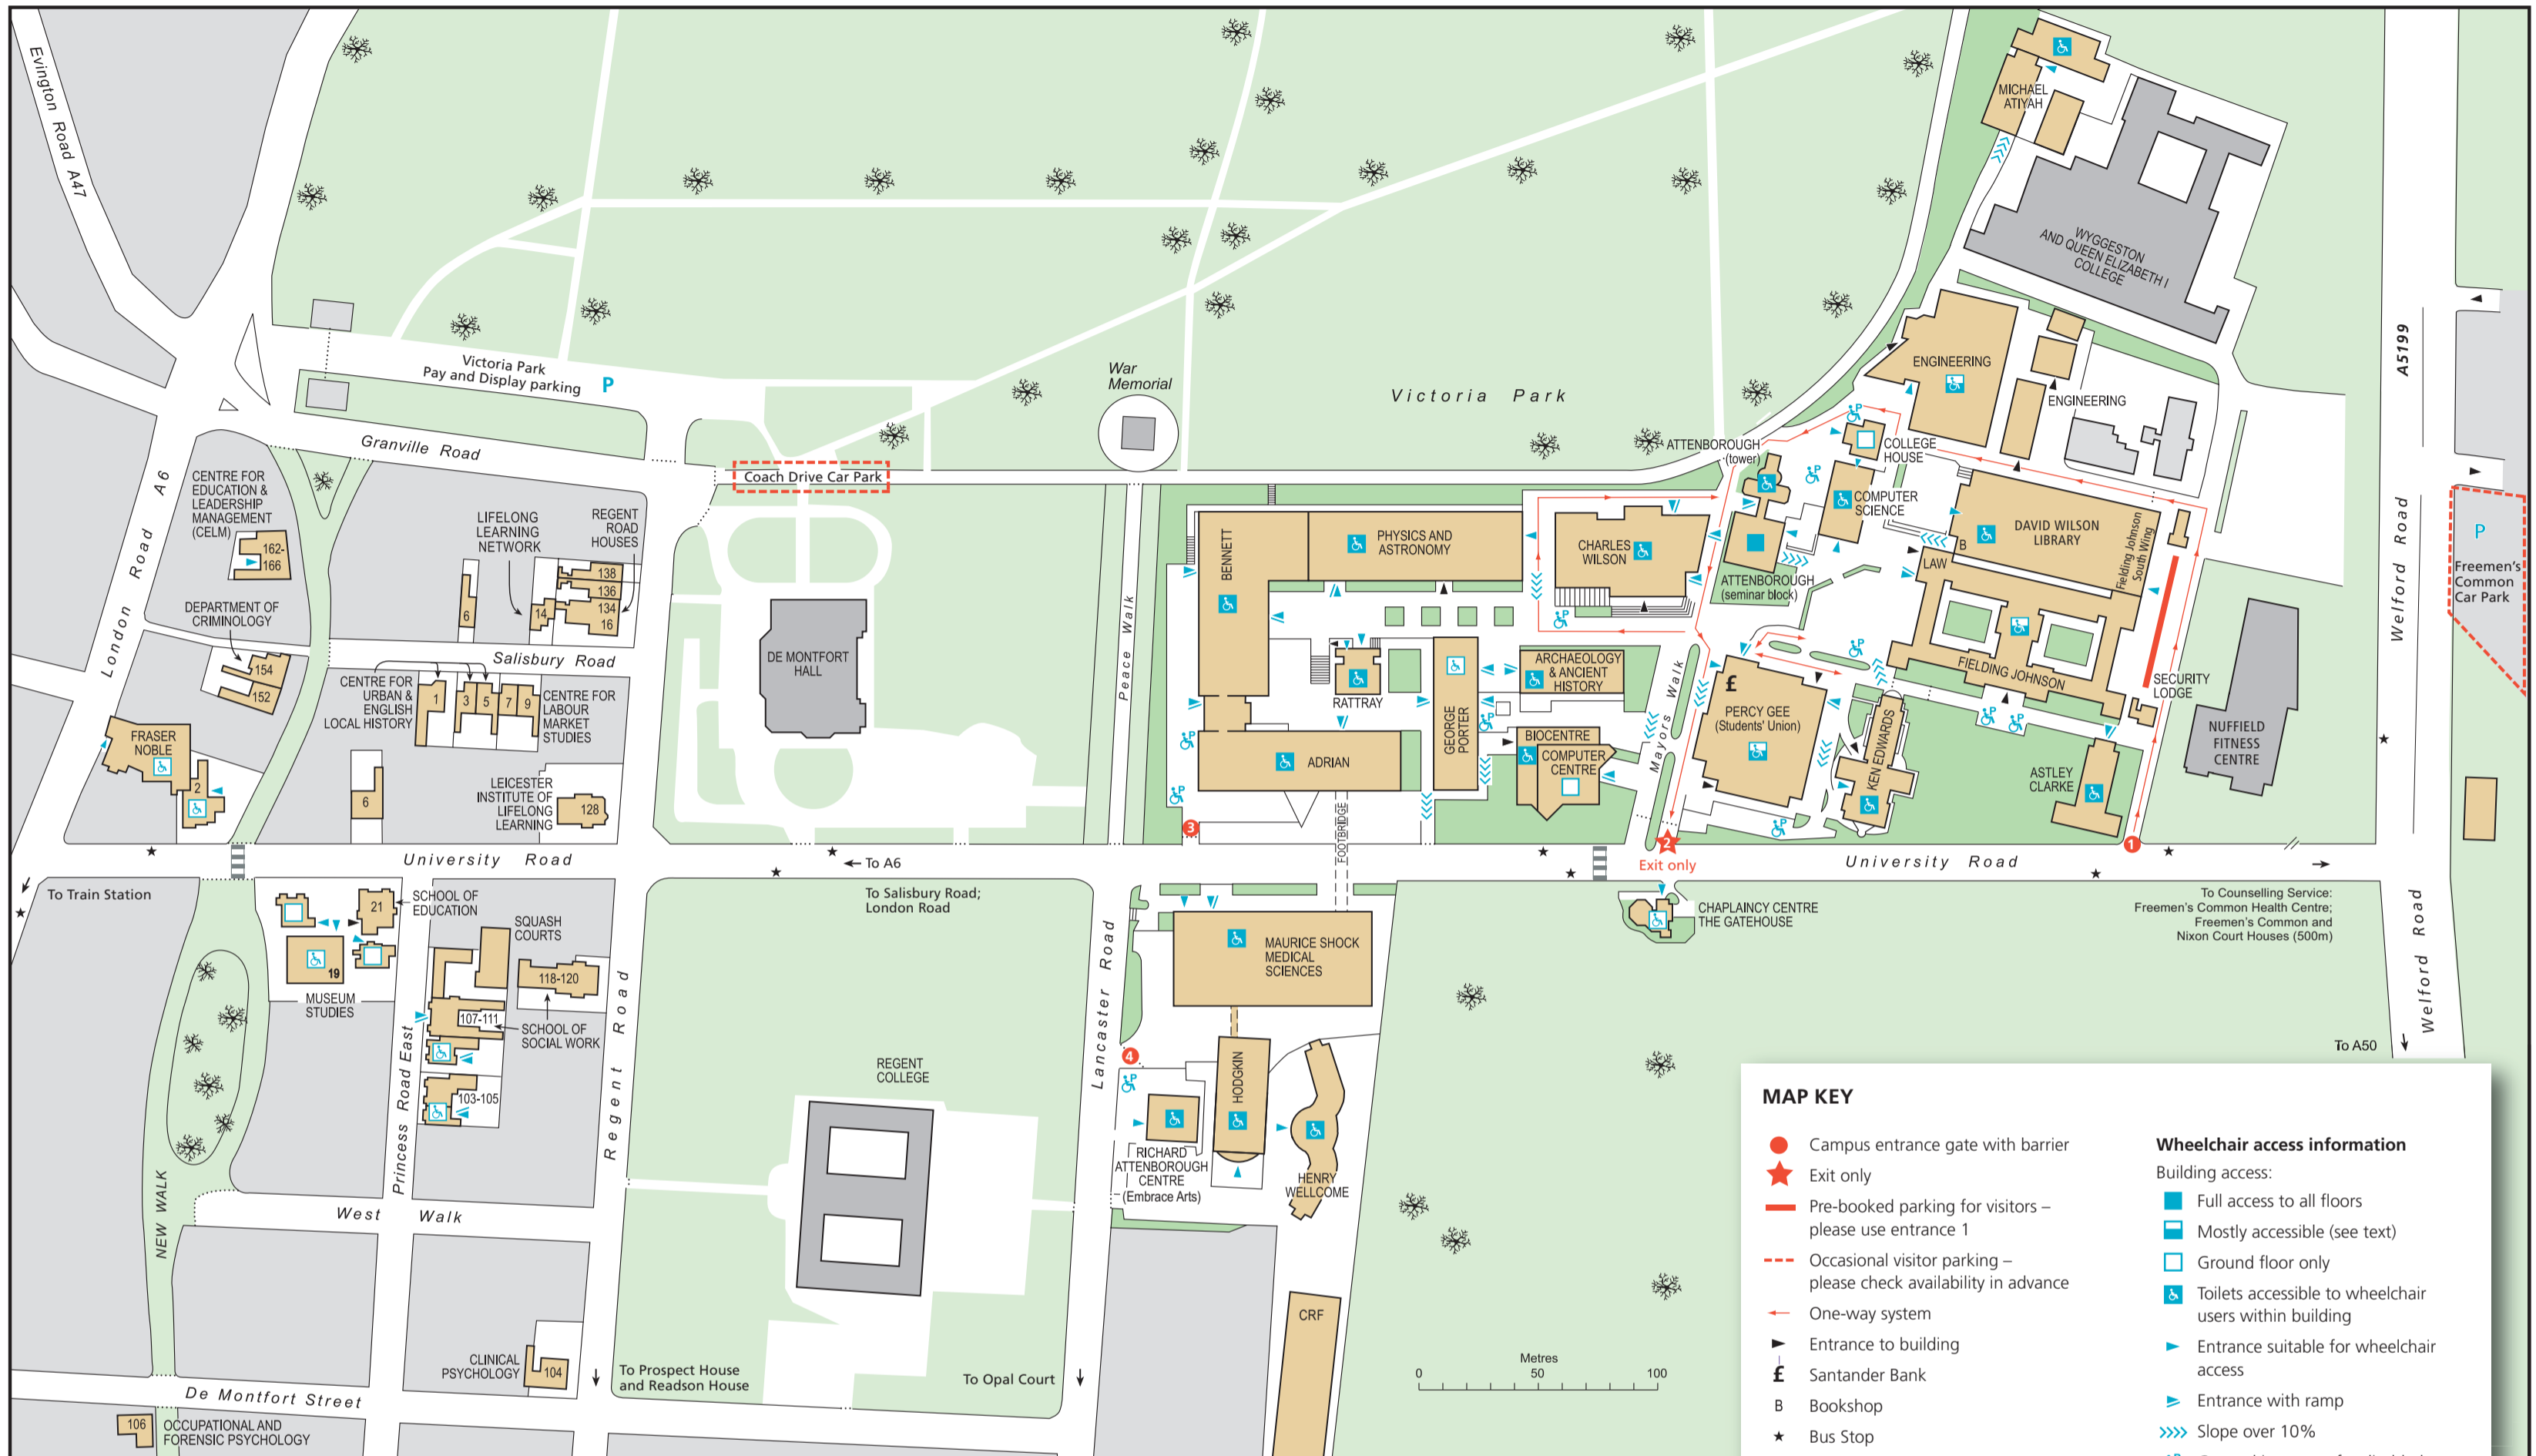

University of Leicester Campus Maps

MAP KEY

- Campus entrance gate with barrier
- ★ Exit only
- Pre-booked parking for visitors – please use entrance 1
- - - Occasional visitor parking – please check availability in advance
- One-way system
- ▶ Entrance to building
- £ Santander Bank
- B Bookshop
- ★ Bus Stop
- ▬ Crossing
- P Parking

Bus

From Market Street the University may be reached on foot in 20-25 minutes: walk down King Street and turn left along New Walk, a pleasant Georgian pedestrian way, passing the Museum and Art Gallery; until you reach University Road then turn right along University Road.

- Victoria Park Pay and Display** (Granville Road)
Distance from the University: 0.5 miles Postcode: LE1 7RU
Number of spaces: 120
Costs: £1.00 - £4.70
- Coach Drive** (Granville Road/Regent Road)
Distance from the University: Next to the University (at the end of Granville Road)
Postcode: LE1 7RU
Number of spaces: 50
Occasional use only. Please check availability in advance.
- Freemen's Common** (Welford Road)
Distance from the University: Adjacent to campus Postcode: LE2 6BF
Number of spaces: 250
Occasional use only. Please check availability in advance.
- Almond Road** (Euro Car Parks – next to Morrisons)
Distance from the University: 0.6 miles Postcode: LE2 7LT
Opening times: 07:30 – 17:00
Costs: £0.50 – £4.50
Number of spaces: 110
- Granby Halls NCP** (Next to Tigers Rugby Ground)
Distance from the University: 0.7 miles Postcode: LE2 6BE
Opening times: Monday to Sunday 07:00 – 22:00
Costs: £1.30 – £10.00
Number of spaces: 246
- Welford Road NCP** (Above Bannatyne's Health Club)
Distance from the University: 1 mile Postcode: LE2 7AD
Opening times: Open 24 hours
Costs: £3.00 – £8.50
Number of spaces: 315