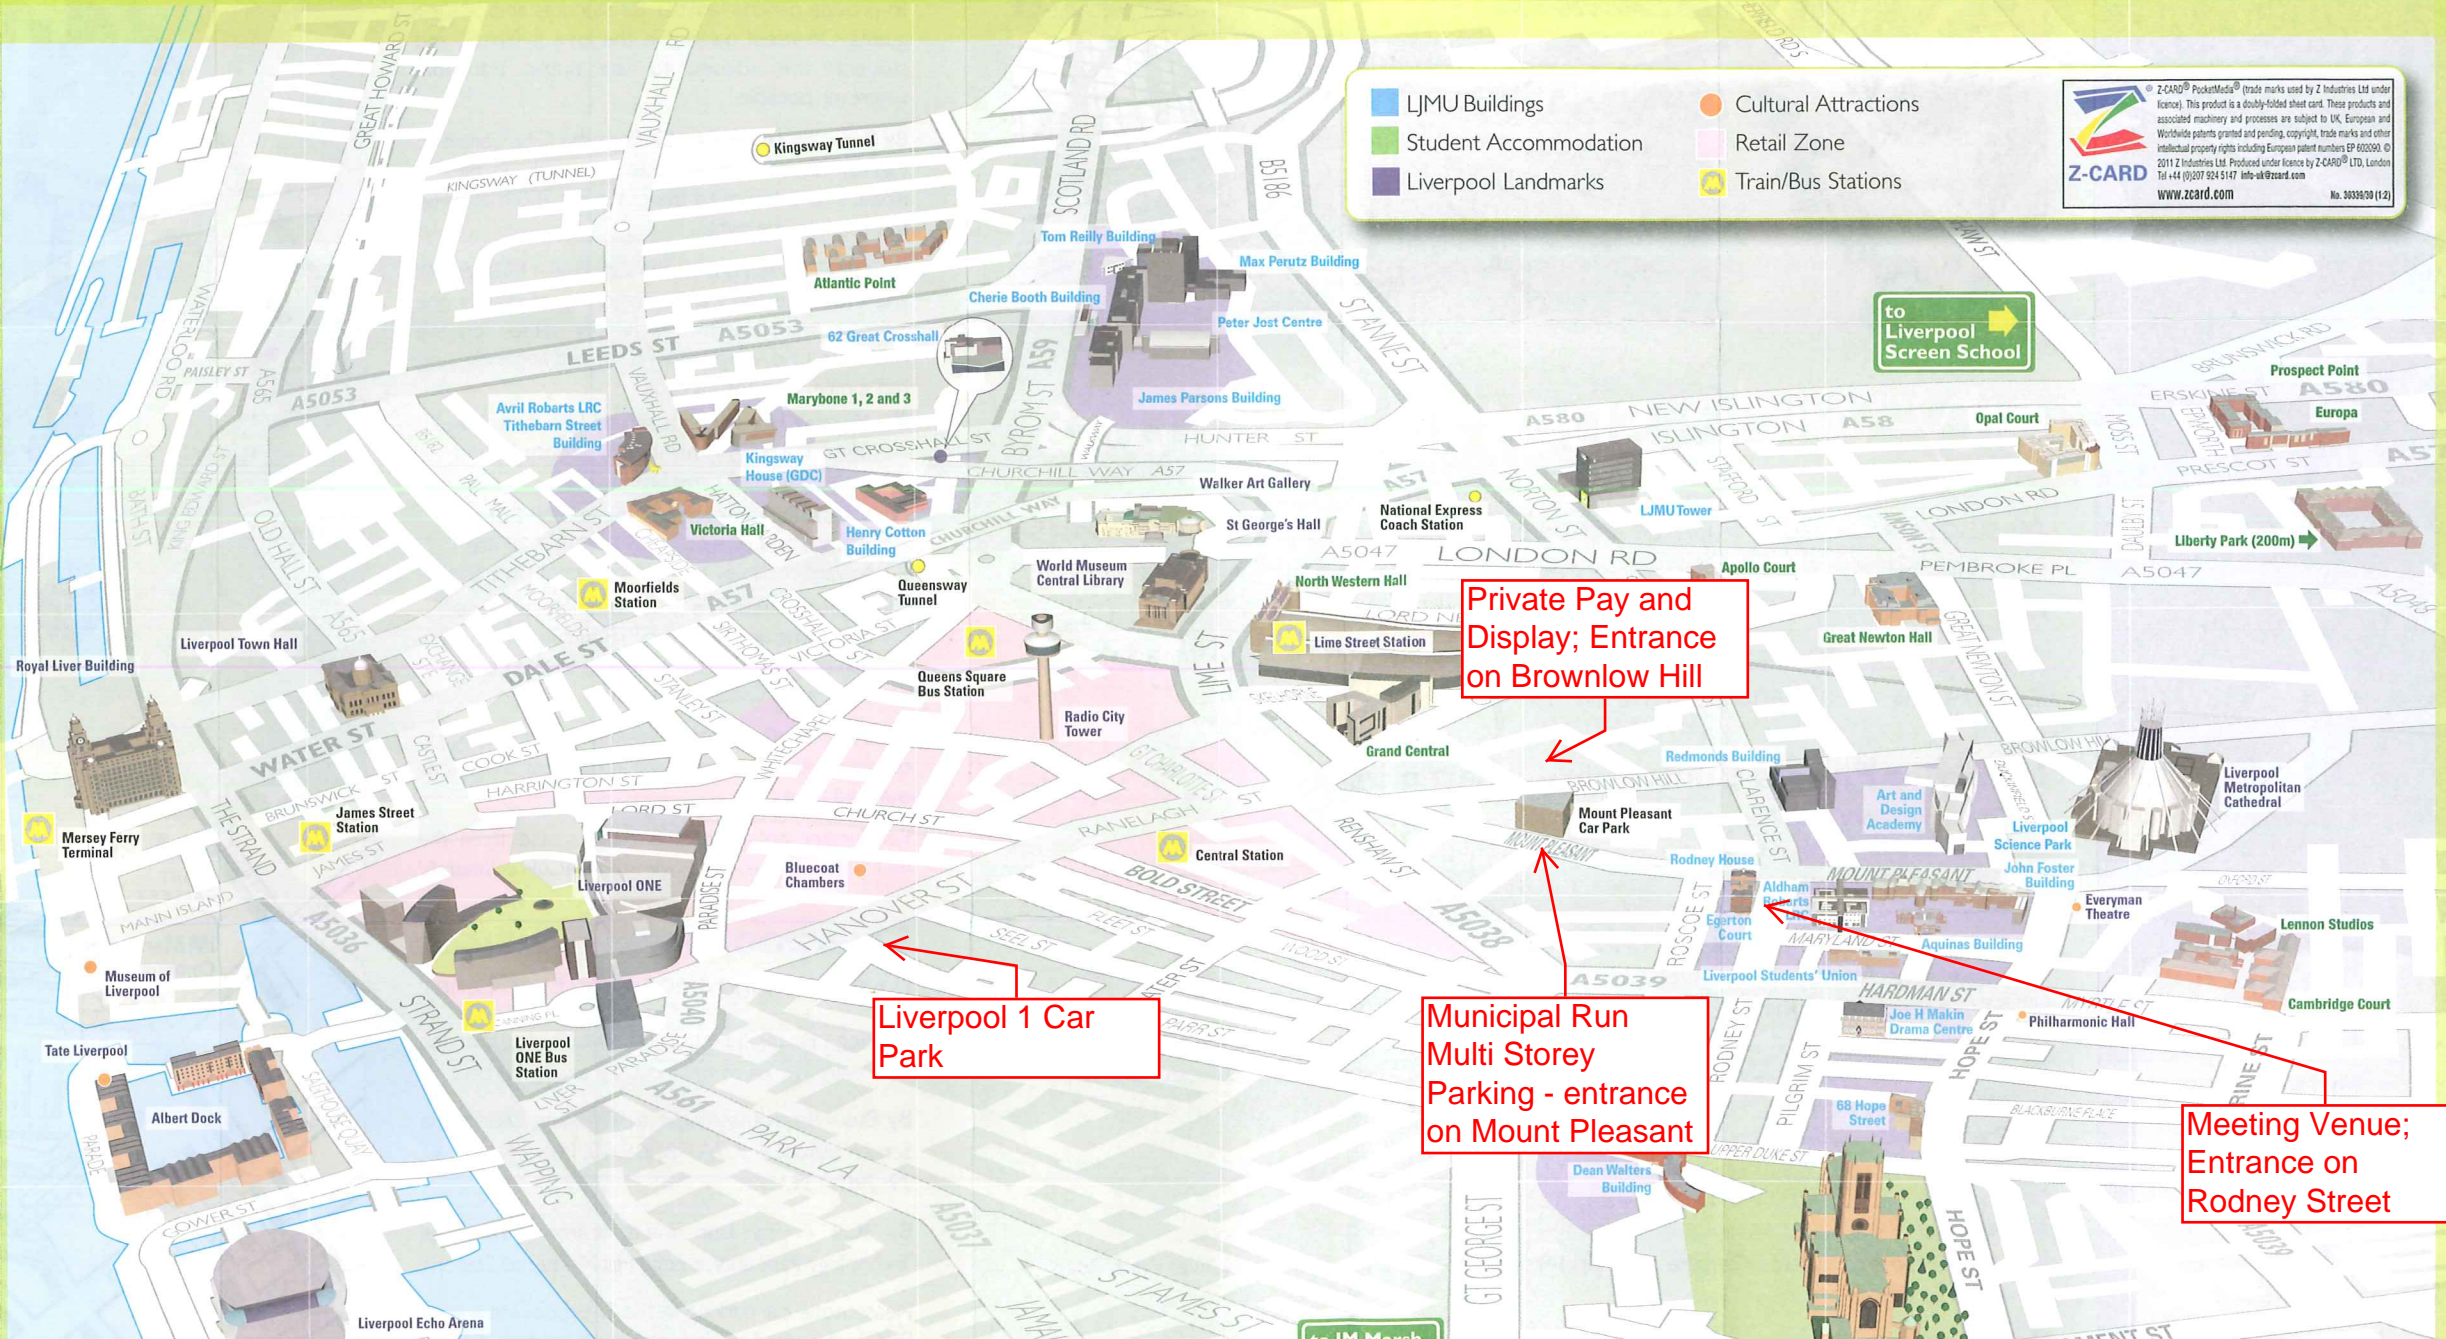

location map

■ LJMU Buildings	● Cultural Attractions
■ Student Accommodation	■ Retail Zone
■ Liverpool Landmarks	● Train/Bus Stations

 © Z-CARD® PocketMap® trade marks used by Z Industries Ltd under license. This product is a double-sided sheet card. These products and associated machinery and processes are subject to UK, European and Worldwide patents granted and pending, copyright, trade marks and other intellectual property rights including European patent numbers EP 602090. © 2011 Z Industries Ltd. Produced under license by Z-CARD® LTD, London Tel +44 (0)207 924 5147 info-uk@zcard.com www.zcard.com No. 30398/09 (1/2)

to Liverpool Screen School

Private Pay and Display; Entrance on Brownlow Hill

Liverpool 1 Car Park

Municipal Run Multi Storey Parking - entrance on Mount Pleasant

Meeting Venue; Entrance on Rodney Street