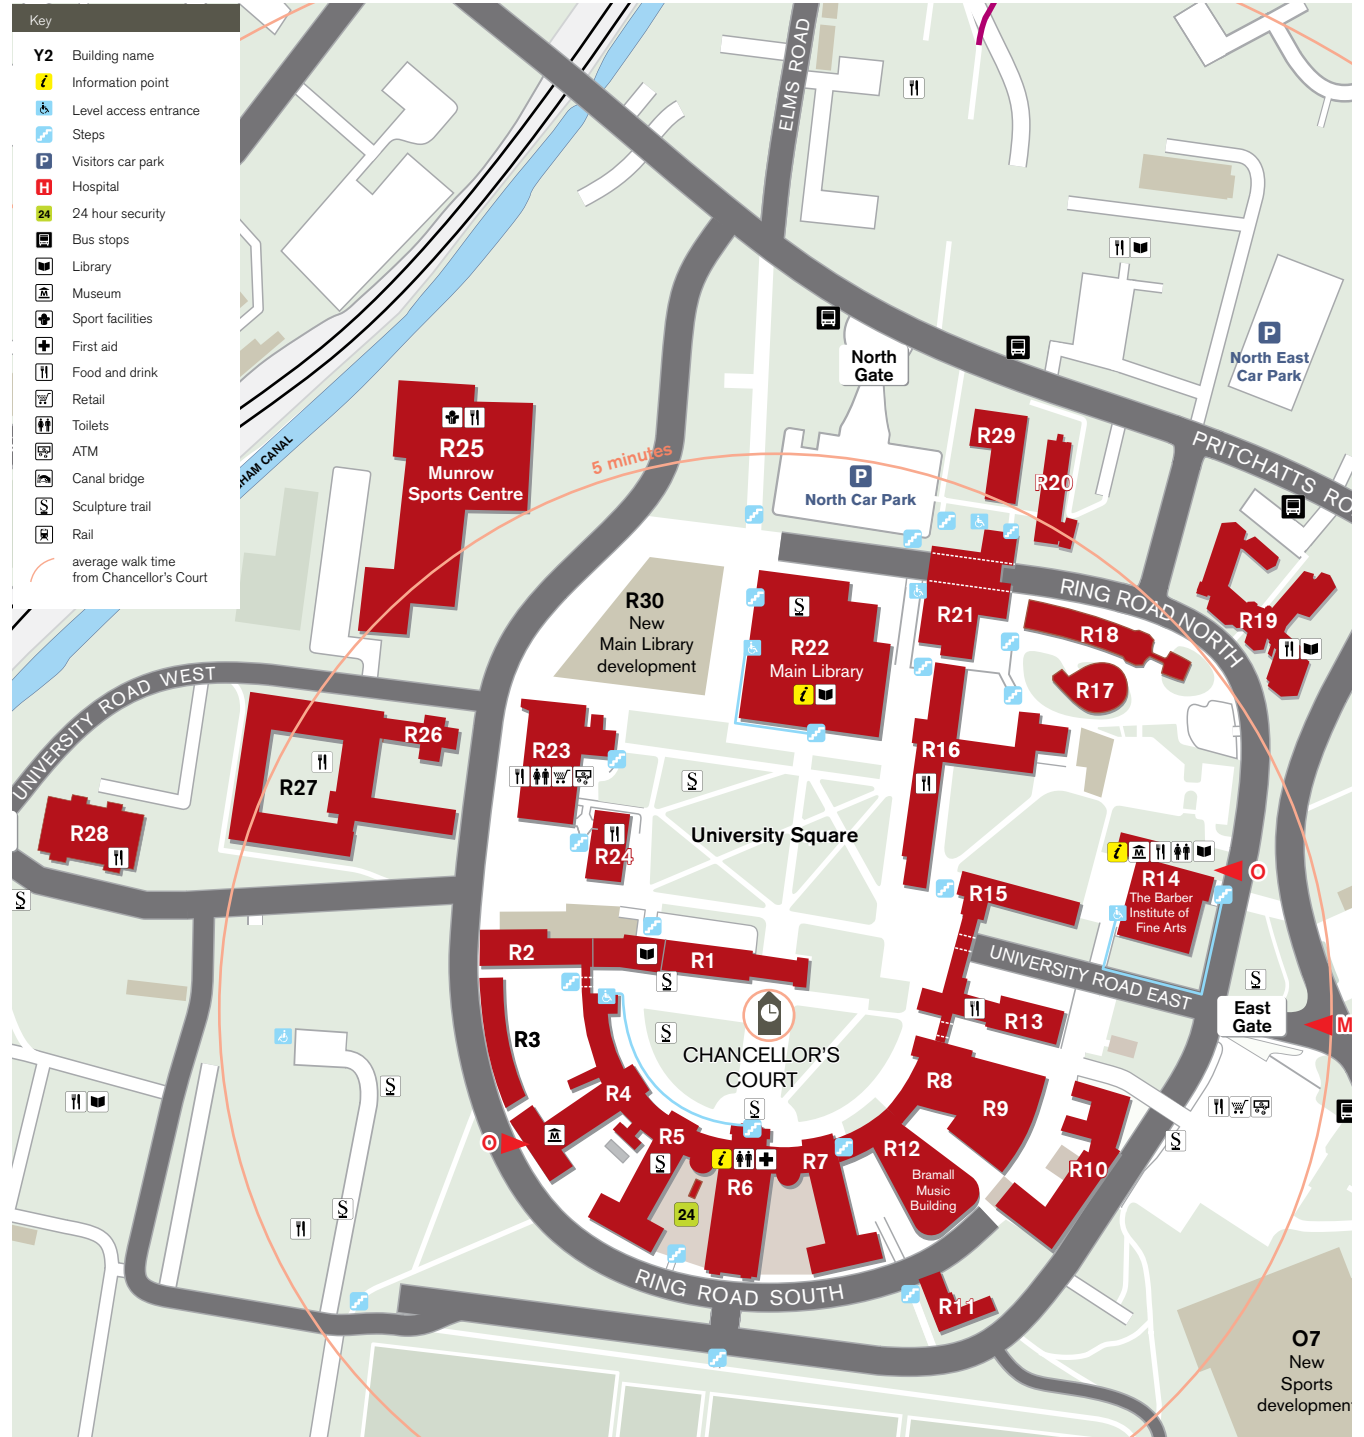

Edgbaston Campus Map

Index to buildings by zone

Red Zone

- R1 Law Building
- R2 Frankland Building
- R3 Hills Building
- R4 Aston Webb – Lapworth Museum (Reopening 2016)
- R5 Aston Webb – B Block
- R6 Aston Webb – Great Hall
- R7 Aston Webb – Student Hub (Opening September 2015)
- R8 Physics West
- R9 Nuffield
- R10 Physics East
- R11 Medical Physics
- R12 Bramall Music Building
- R13 Poynting Building
- R14 Barber Institute of Fine Arts
- R15 Watson Building
- R16 Arts Building
- R17 Ashley Building
- R18 Strathcona Building
- R19 Education Building
- R20 J G Smith Building
- R21 Muirhead Tower
- R22 Main Library
- R23 University Centre
- R24 Staff House
- R25 Munrow Sports Centre
- R26 Geography
- R27 Biosciences Building
- R28 Murray Learning Centre
- R29 Postgraduate Centre (under construction)
- R30 New Library (under construction)