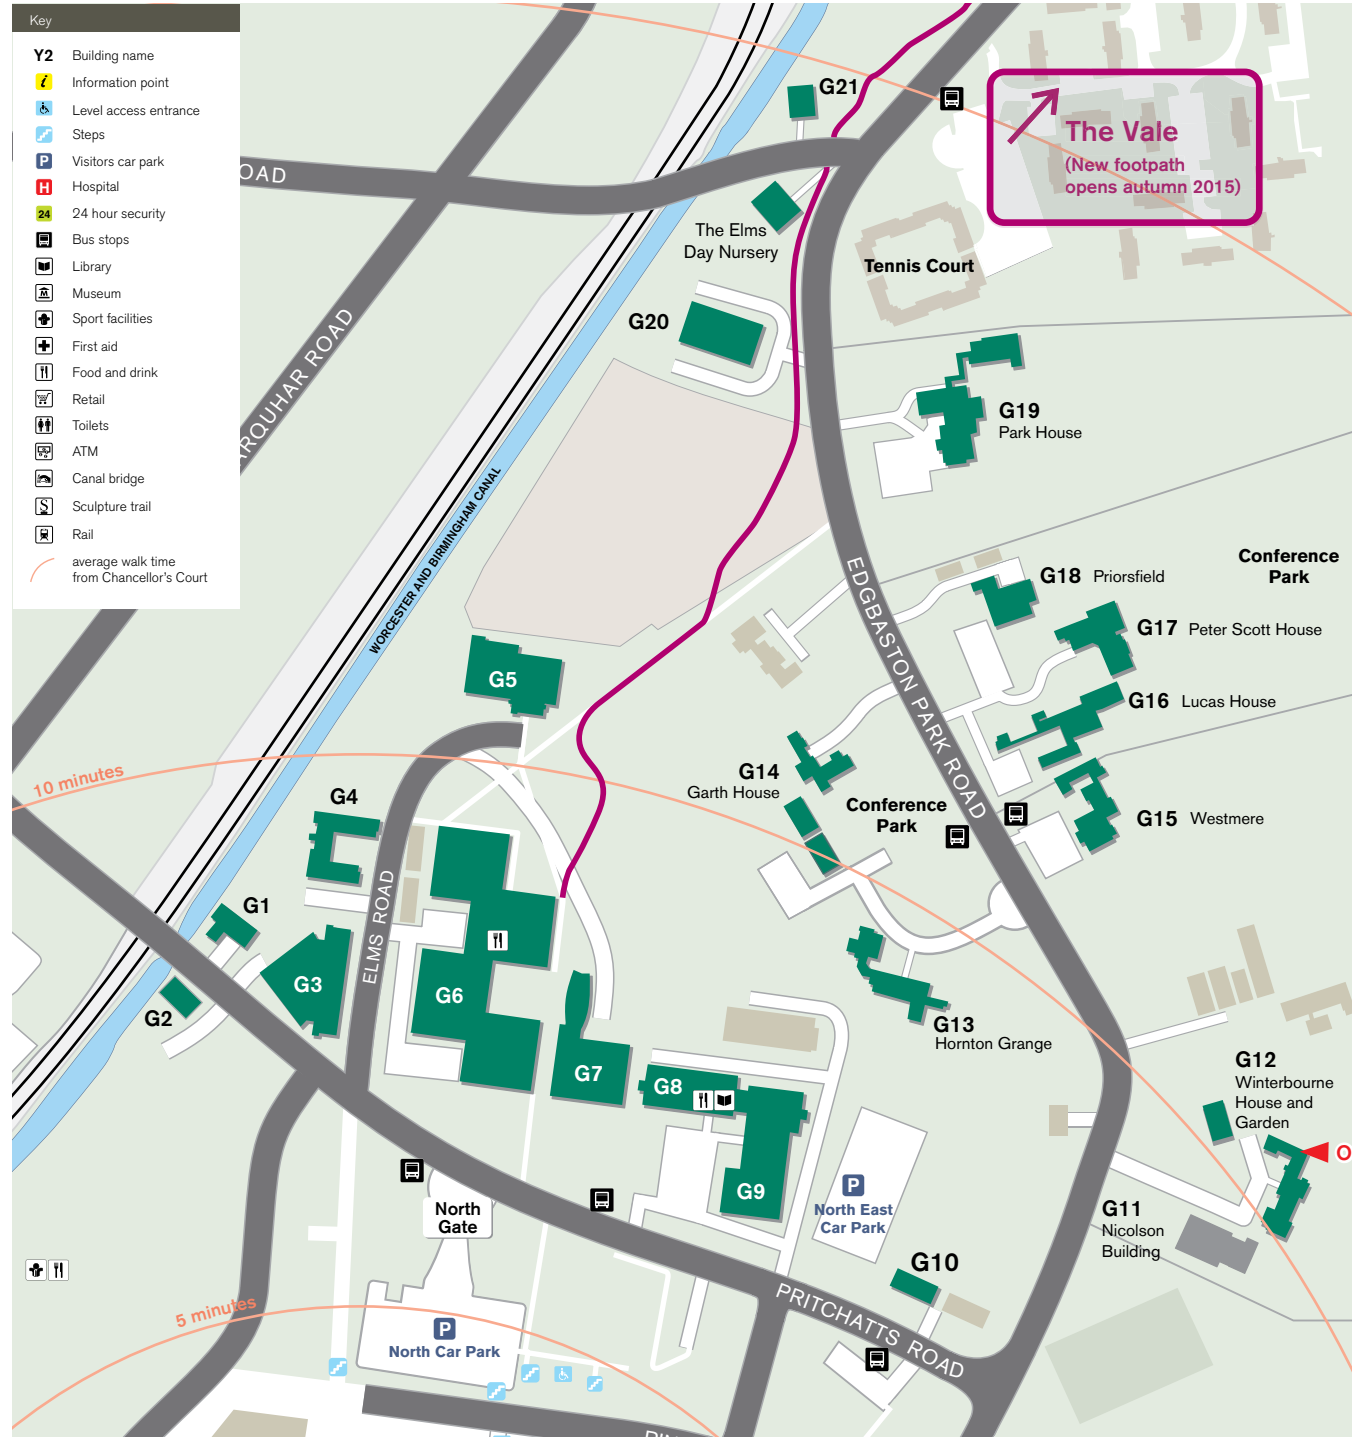

Edgbaston Campus Map

Index to buildings by zone

Green Zone

- G1 32 Pritchatts Road
- G2 31 Pritchatts Road
- G3 European Research Institute
- G4 3 Elms Road
- G5 Computer Centre
- G6 Metallurgy and Materials
- G7 IRC Net Shape Laboratory
- G8 Gisbert Kapp Building
- G9 52 Pritchatts Road
- G10 54 Pritchatts Road
- G11 Nicolson Building
- G12 Winterbourne House and Garden
- G15 Westmere
- G18 Priorsfield
- G19 Park House
- G20 Elms Plant
- G22 Elms Day Nursery
- *Green Zone Conference Park*
- G13 Hornton Grange
- G14 Garth House
- G16 Lucas House
- G17 Peter Scott House