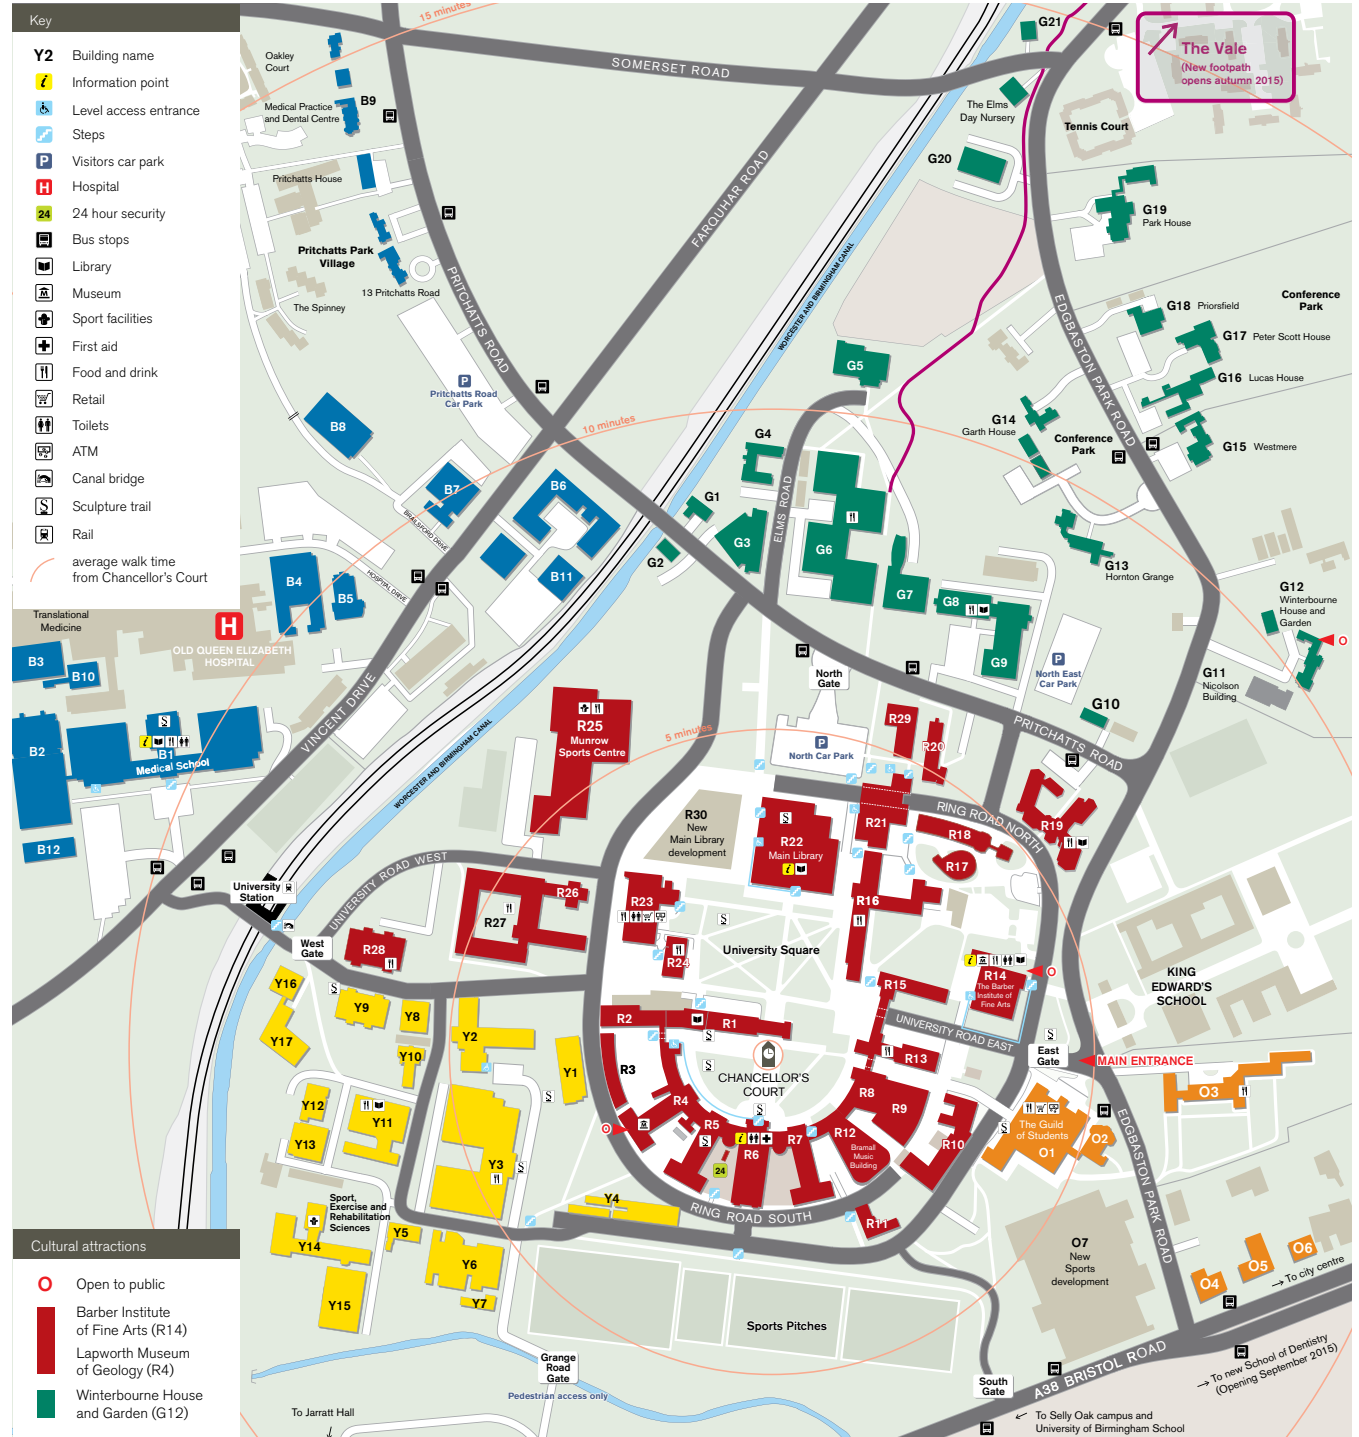

Edgbaston Campus Map

Index to buildings by zone

Red Zone

- R1 Law Building
- R2 Frankland Building
- R3 Hills Building
- R4 Aston Webb – Lapworth Museum (Reopening 2016)
- R5 Aston Webb – B Block
- R6 Aston Webb – Great Hall
- R7 Aston Webb – Student Hub (Opening September 2015)
- R8 Physics West
- R9 Nuffield
- R10 Physics East
- R11 Medical Physics
- R12 Bramall Music Building
- R13 Poynting Building
- R14 Barber Institute of Fine Arts
- R15 Watson Building
- R16 Arts Building
- R17 Ashley Building
- R18 Strathcona Building
- R19 Education Building
- R20 J G Smith Building
- R21 Muirhead Tower
- R22 Main Library
- R23 University Centre
- R24 Staff House
- R25 Munrow Sports Centre
- R26 Geography
- R27 Biosciences Building
- R28 Murray Learning Centre
- R29 Postgraduate Centre (under construction)
- R30 New Library (under construction)