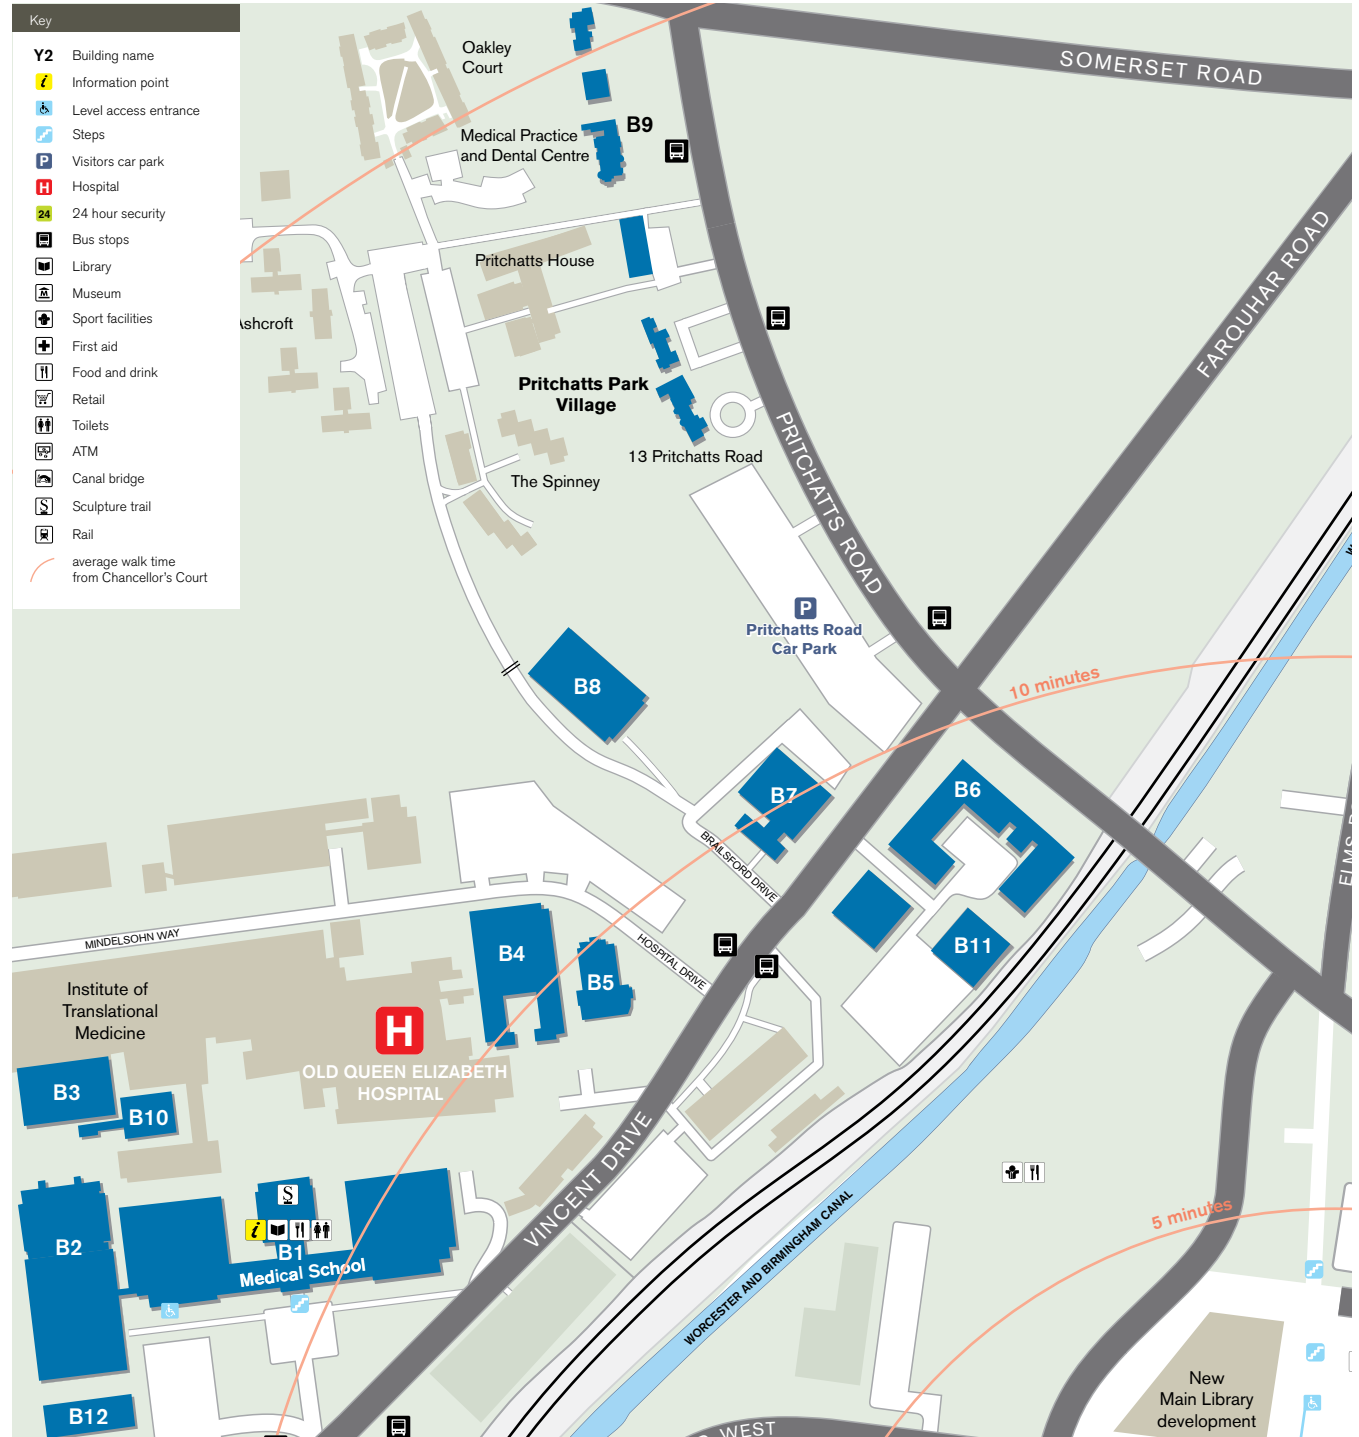

Edgbaston Campus Map

Index to buildings by zone

Red Zone

- R1 Law Building
- R2 Frankland Building
- R3 Hills Building
- R4 Aston Webb – Lapworth Museum (Reopening 2016)
- R5 Aston Webb – B Block
- R6 Aston Webb – Great Hall
- R7 Aston Webb – Student Hub (Opening September 2015)
- R8 Physics West
- R9 Nuffield
- R10 Physics East
- R11 Medical Physics
- R12 Bramall Music Building
- R13 Poynting Building
- R14 Barber Institute of Fine Arts
- R15 Watson Building
- R16 Arts Building
- R17 Ashley Building
- R18 Strathcona Building
- R19 Education Building
- R20 J G Smith Building
- R21 Muirhead Tower
- R22 Main Library
- R23 University Centre
- R24 Staff House
- R25 Munrow Sports Centre
- R26 Geography
- R27 Biosciences Building
- R28 Murray Learning Centre
- R29 Postgraduate Centre (under construction)
- R30 New Library (under construction)

Edgbaston Campus Map

Index to buildings by zone

Blue Zone

- B1 Medical School
- B2 Institute of Biomedical Research including IBR West
- B3 Wellcome Clinical Research Facility
- B4 Robert Aitken Institute for Clinical Research
- B5 CRUK Institute for Cancer Studies and Denis Howell Building
- B6 Research Park
- B7 90 Vincent Drive
- B8 Henry Wellcome Building for Biomolecular NMR Spectroscopy
- B9 Medical Practice and Dental Centre
- B10 Advanced Therapies Facility
- B11 BioHub Birmingham
- B12 Health Sciences Research Centre (HSRC)