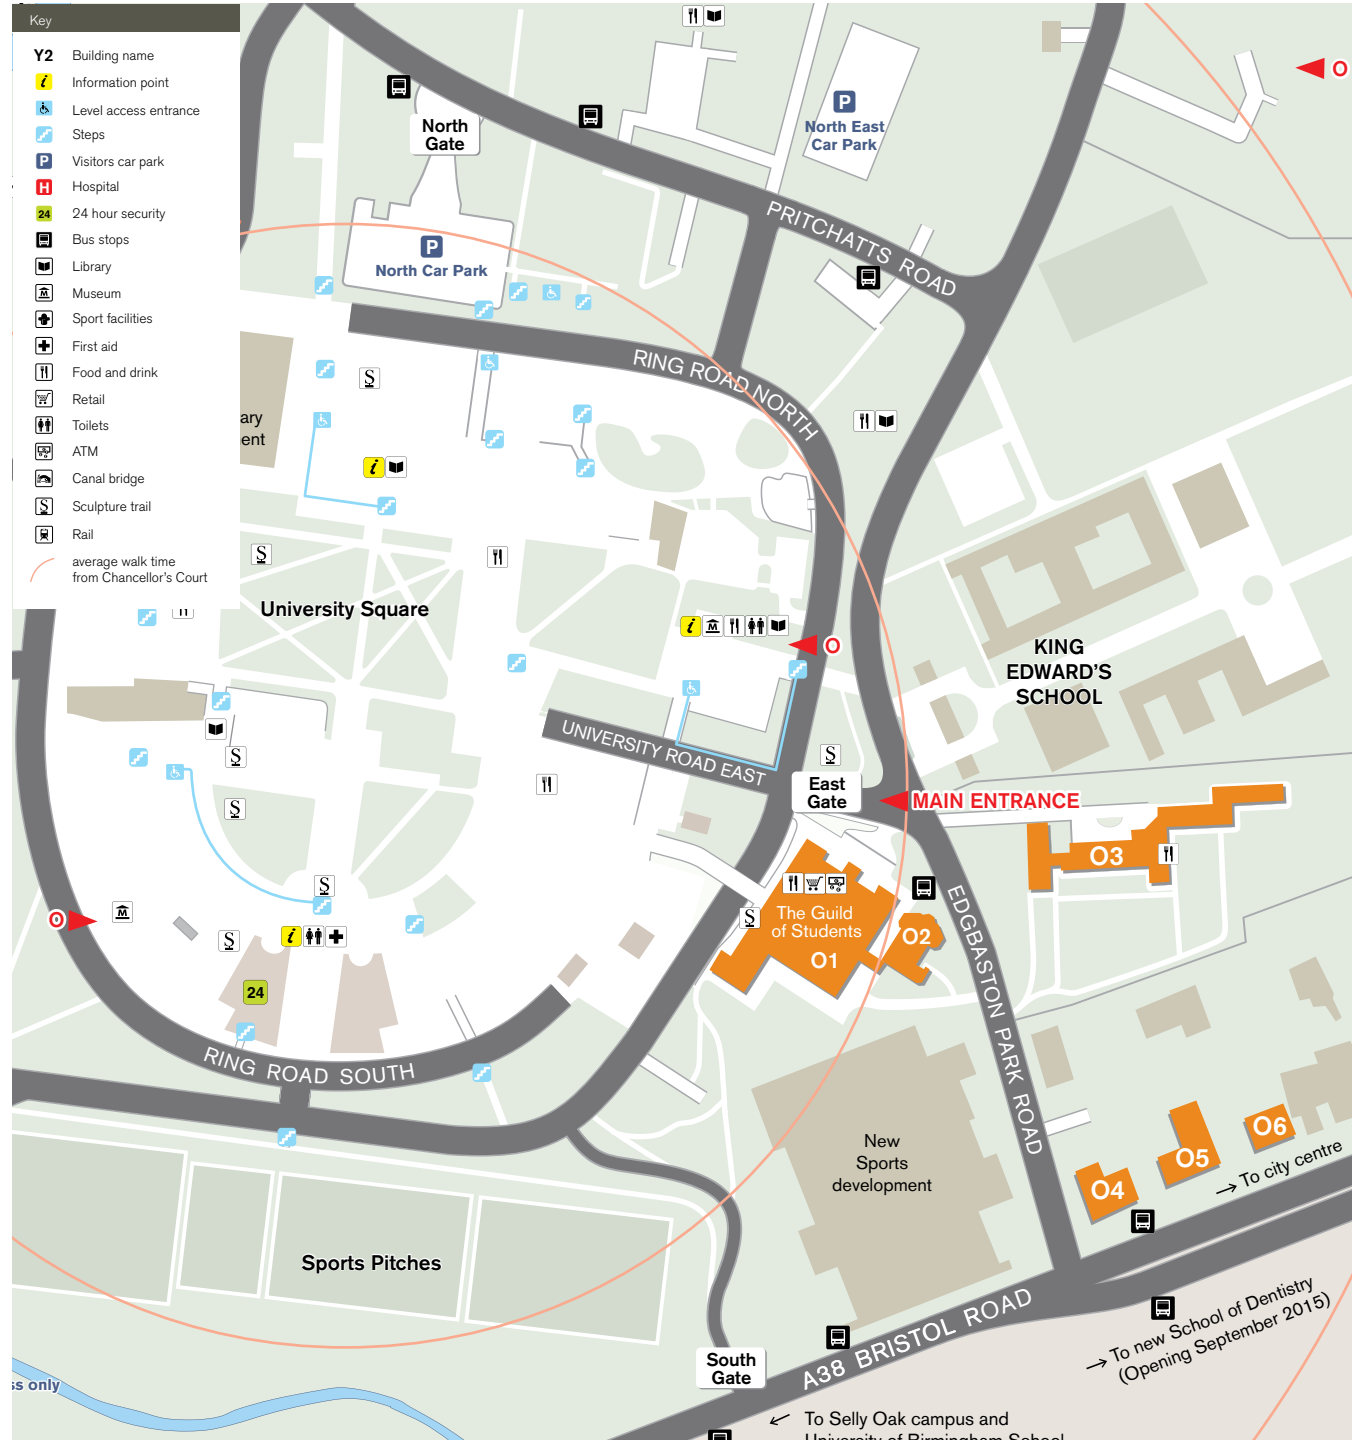

Edgbaston Campus Map

Index to buildings by zone

Orange Zone

- O1 The Guild of Students
- O2 St Francis Hall
- O3 University House
- O4 Ash House
- O5 Beech House
- O6 Cedar House
- O7 New Sports Development (under construction)